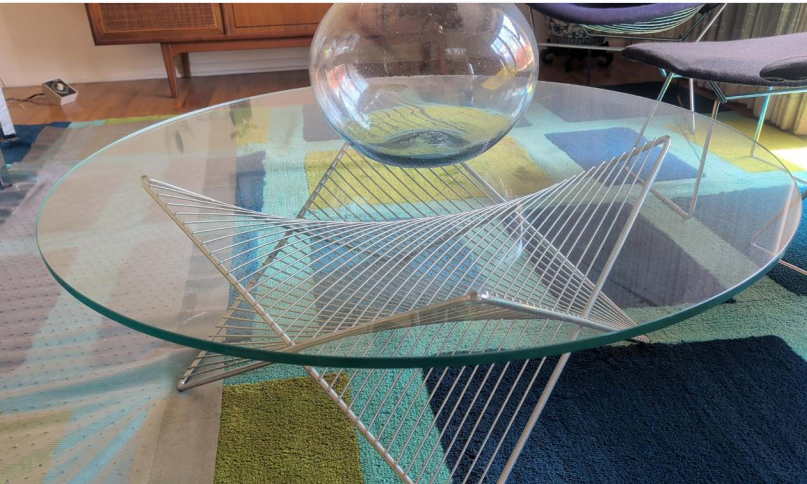

ABSOLUTE ONLINE ONLY AUCTION

STARTS: WEDNESDAY, MAY 20, 2026, 9:00 AM
ENDS: TUESDAY, MAY 26, 2026, 5:30 PM

MID-CENTURY MODERN
FURNITURE, ANTIQUES,
COLLECTIBLES, MCM
SCULPTURED WALL ART,
GERMAN ITEMS, JOHN
DEERE RIDING LAWN
MOWER, TOOLS

409 WHITTLESEY DR.,
TALLMADGE, OH 44278