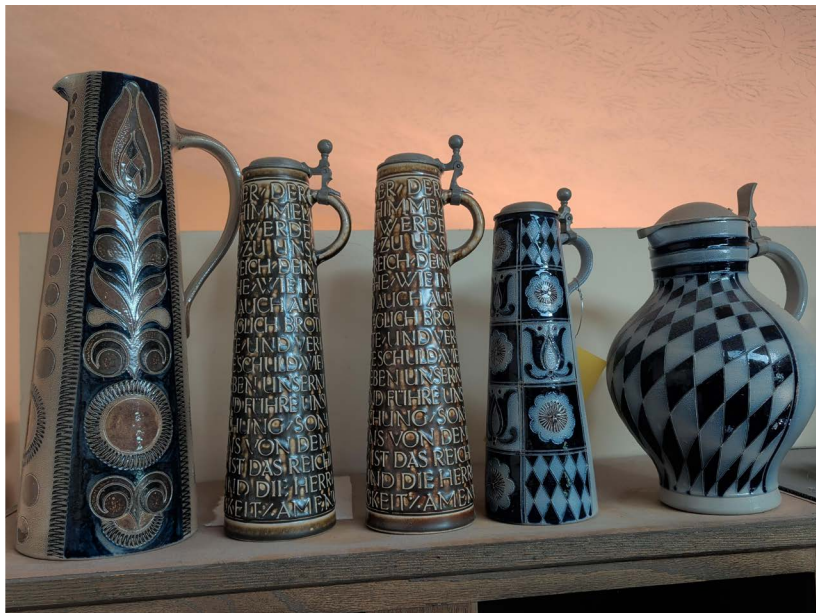

www.kikoauctions.com | 800.533.5456

Information is believed to be
accurate but not guaranteed.
KIKO Auctioneers

Scan for auction
details, including
directions.

Absolute Auction.
All sells to the
highest bidders.